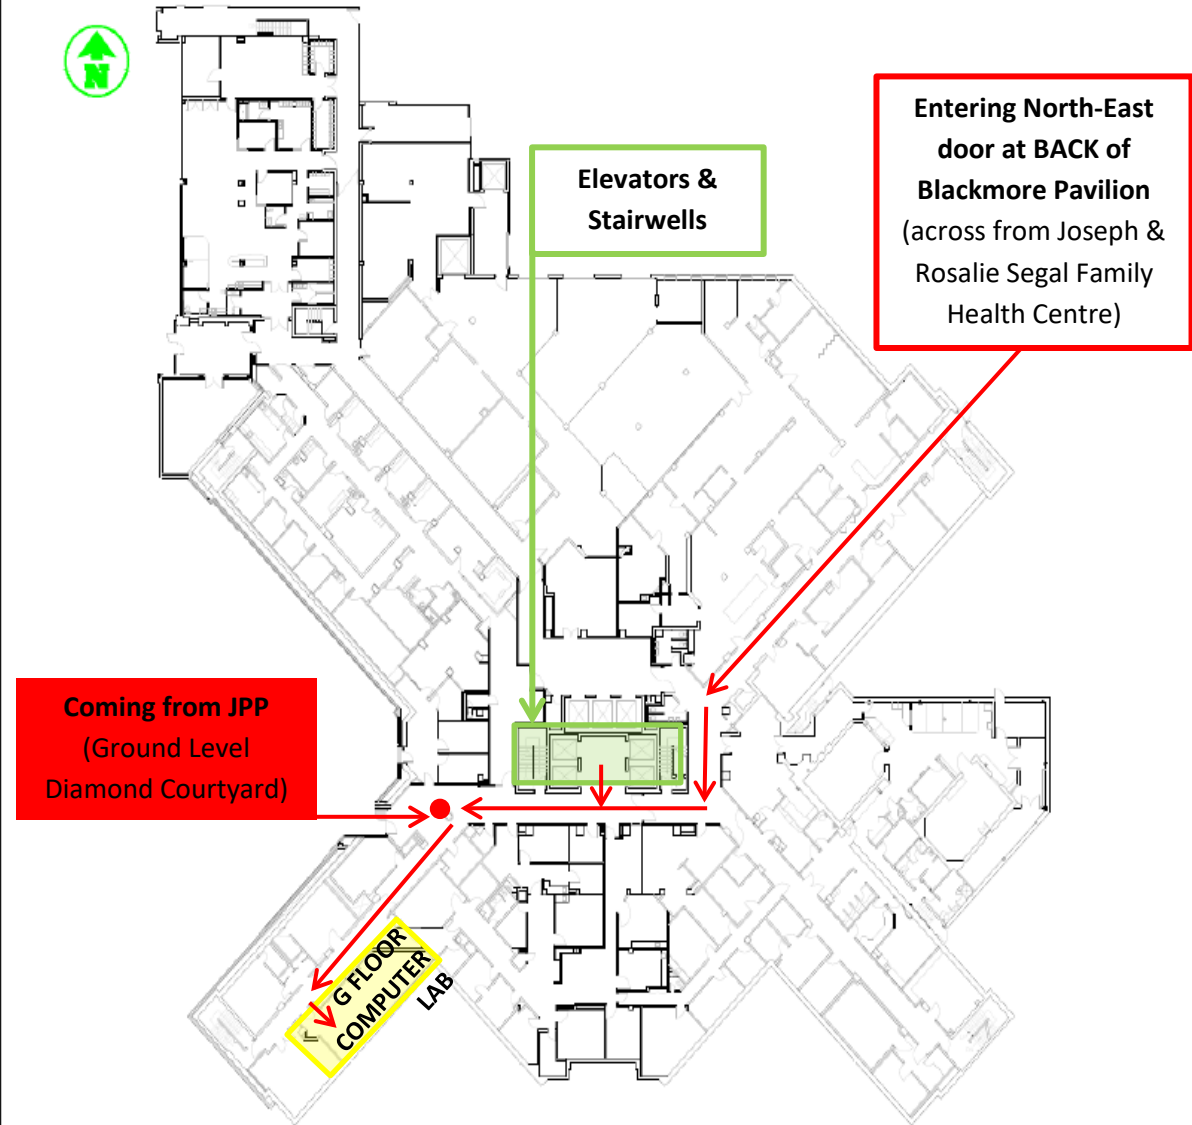

SEARCH MAP – VANCOUVER GENERAL HOSPITAL CAMPUS

BLACKMORE PAVILION – GROUND FLOOR

Map 1 of 1

The G Floor Computer Lab is located on the GROUND FLOOR of the LEON JUDAH BLACKMORE PAVILION (BP).

- If entering from **JPP Main Entrance**, go to the ground floor Diamond Courtyard and proceed east into Blackmore Pavilion; when you come to a pillar in the middle of the hallway make a right down the hallway and follow signage to the **COMPUTER LAB**.
- If entering from **BP Main Entrance**, take the elevator/stairs down to the ground floor and make a right towards JPP; when you come to a pillar in the middle of the hallway make a left down the hallway and follow signage to the **COMPUTER LAB**.
- If entering from **back ground level entry of Blackmore Pavilion**, follow red arrows as indicated on map to the **COMPUTER LAB**.

SITE MAP

CENTENNIAL PAVILION – GROUND FLOOR

Entering North-East door at BACK of Blackmore Pavilion (across from Joseph & Rosalie Segal Family Health Centre)

Coming from JPP (Ground Level Diamond Courtyard)

G FLOOR COMPUTER LAB